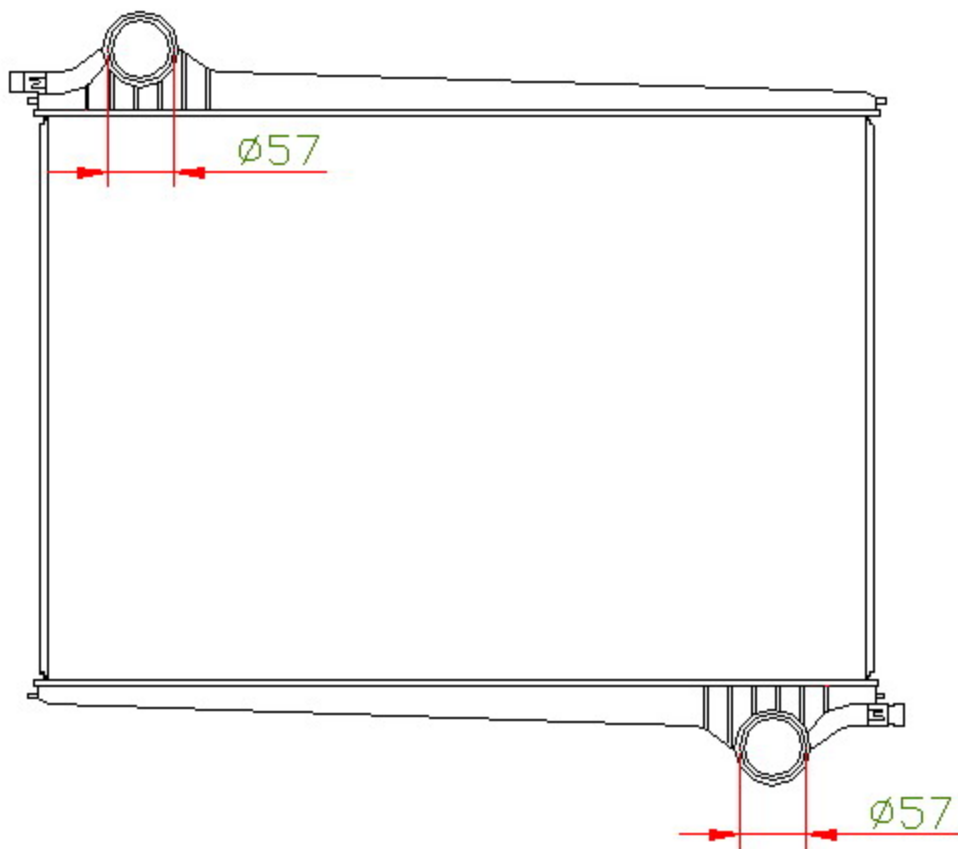

SC011

CARTYPE: SCANIA/P'9.5 MT

CORE SIZE: PA 860 x 688x48

CORE SIZE:

OEM: 1365371/1439504/1516491

DPI:

CARTON:

TANK SIZE:744*72