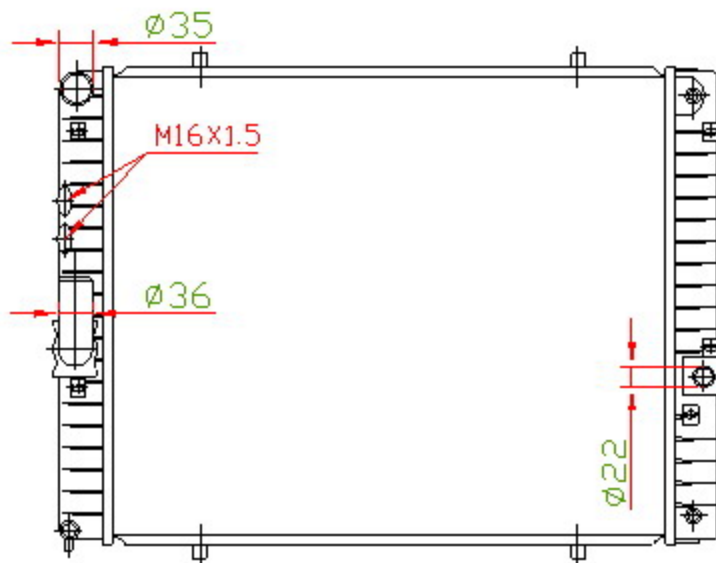

SY011

CARTYPE:SUANGLONG 双龙 AT

CORE SIZE: PA 580*478*42

CORE SIZE:

OEM:

DPI:

CARTON: 72*13*60.5

TANK SIZE:503.5*62

OIL COOLER:435