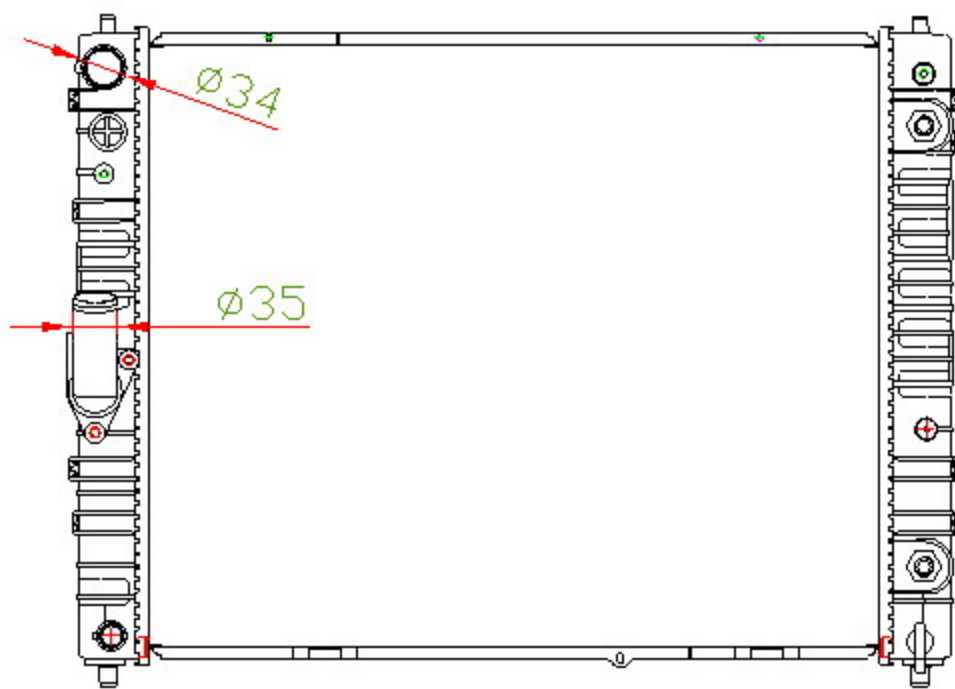

SY013

CARTYPE: SsangYong Motor AT

CORE SIZE: PA 580*478*36

CORE SIZE:

OEM: 21310-11000

DPI:

CARTON: 73*13*60.5

TANK SIZE: 503.7*51.7

OIL COOLER:350