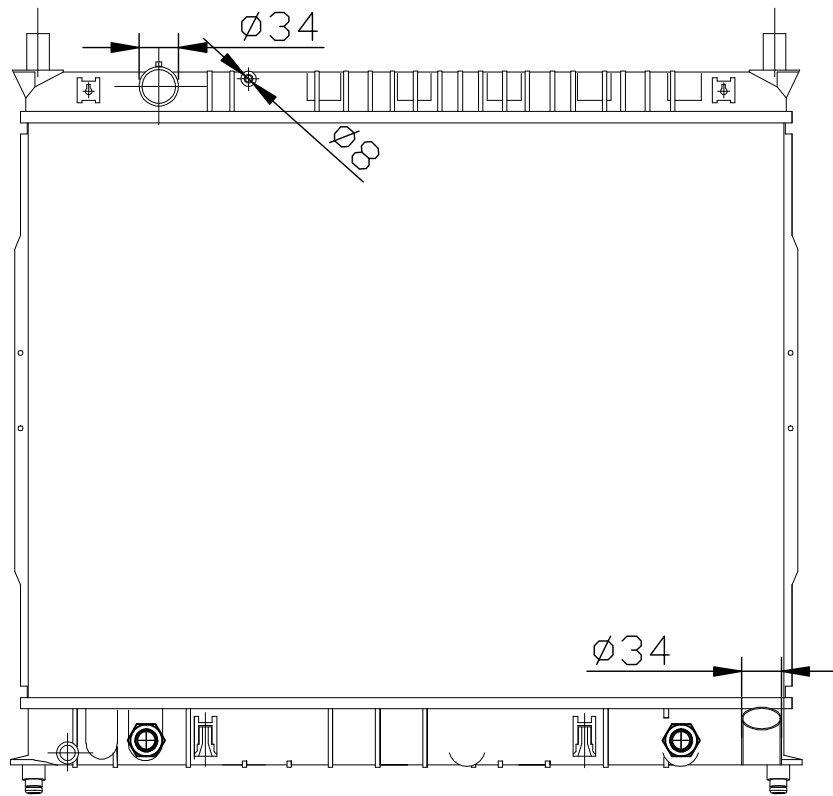

SY014

CARTYPE:SUANG YONG REXTON 2.7 CC 03-04 AT

CORE SIZE: PA 510*658*26

CORE SIZE:

OEM: 21310-08120

NISSENS:

CARTON: 71*13*74

TANK SIZE:676.3*50.8

OIL COOLER:475