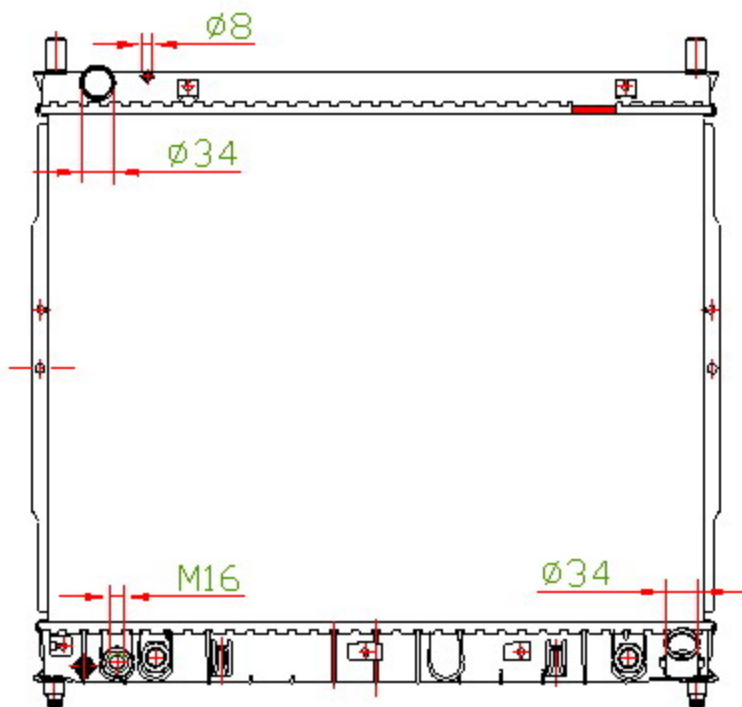

SY016

CARTYPE:SSANG YONG REXTON 2.9 CC (D) AT

CORE SIZE: PA 510*658*26

CORE SIZE:

OEM:2131008223

NISSENS:

CARTON: 71*13*74

TANK SIZE:676.3*50.8

OIL COOLER:475