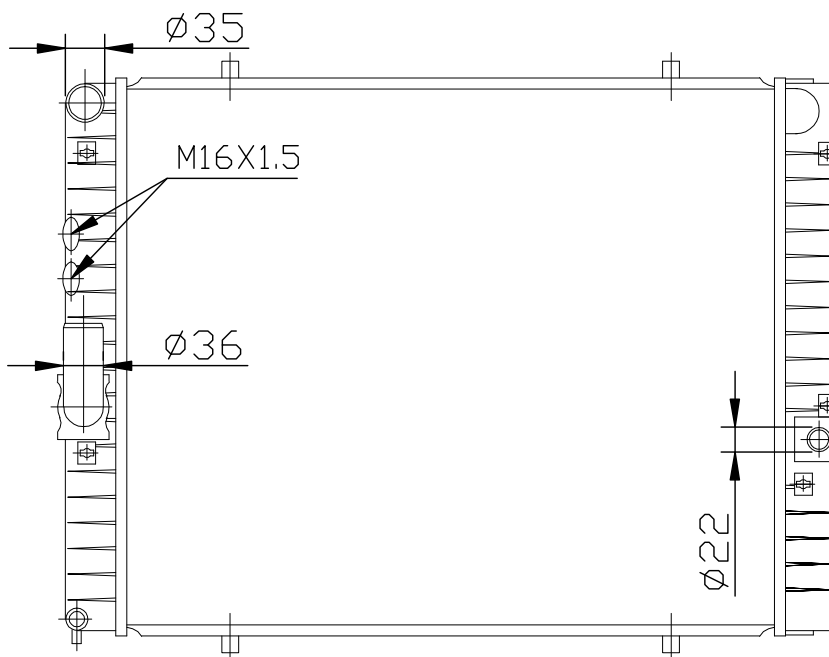

SY018

CARTYPE:MUSSO '96-98 MT

CORE SIZE: PA 580*478*42

CORE SIZE:

OEM:

DPI:

CARTON: 72*13*60.5

TANK SIZE:503.5*62