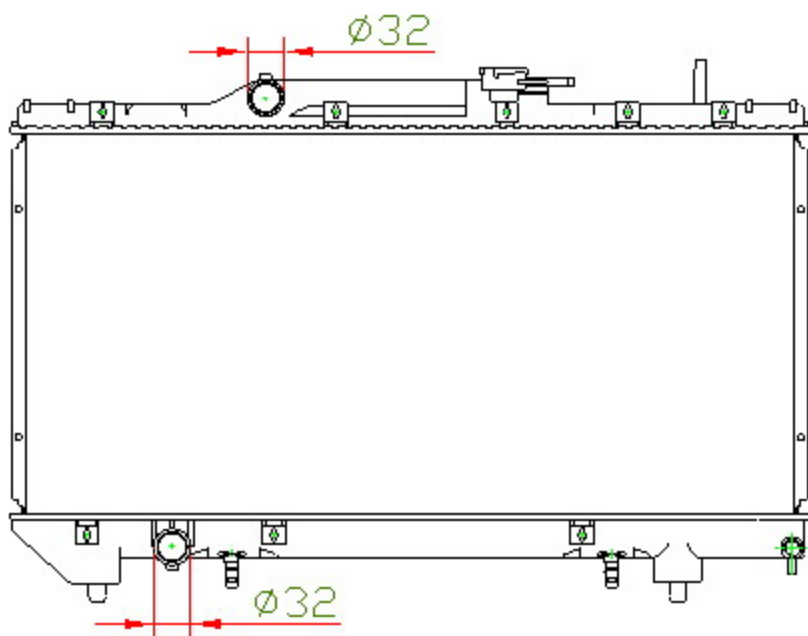

12067

CARTYPE: CORONA'92-94 AT190 4A AT

CORE SIZE: PC 325 x 658 x 16

CORE SIZE: PA 325 x 648 x 16

OEM: 16400-16460/ 1

DPI:

CARTON:70.5*12*54.5

TANK SIZE: 680*33/48

OIL COOLER:325