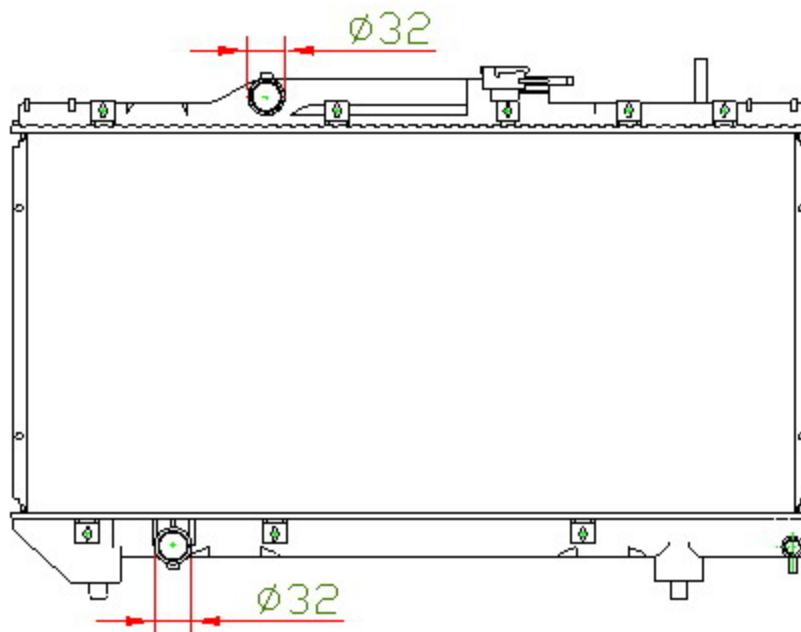

12068

CARTYPE: CORONA'92-94 AT191 7A MT

CORE SIZE: PC 325 x 658 x 16

CORE SIZE: PA 325 x 648 x 16

OEM: 16400-16470/ 16450

DPI:

CARTON: 70.5\*12\*54.5

TANK SIZE: 680\*33/48