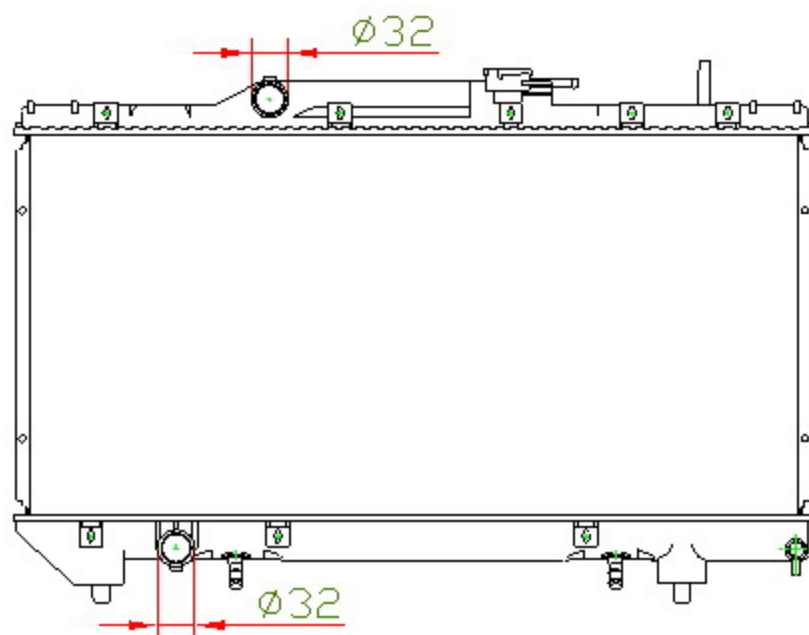

12069

CARTYPE: CORONA'92-94 AT191 7A AT

CORE SIZE: PC 325 x 658 x 32

CORE SIZE: PA 325 x 648 x 26

OEM: 16400-11580 /11581

DPI:

CARTON: 70.5*12*54.5

TANK SIZE: 680*48

OIL COOLER:325