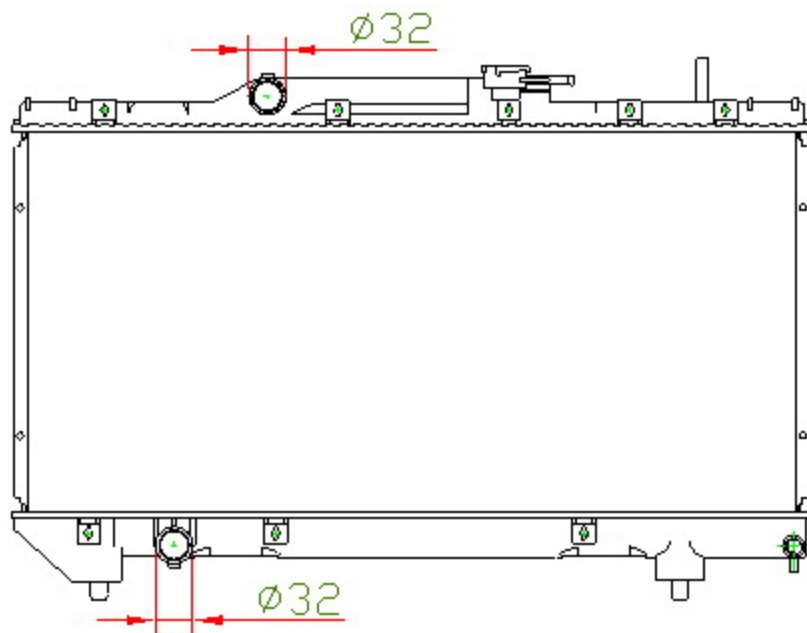

12070

CARTYPE: CORONA'92-94 AT191 MT

CORE SIZE: PC 325 x 658 x 32

CORE SIZE: PA 325 x 648 x 26

OEM: 16400-15570

DPI:

CARTON: 70.5\*12\*54.5

TANK SIZE: 680\*48

OIL COOLER: