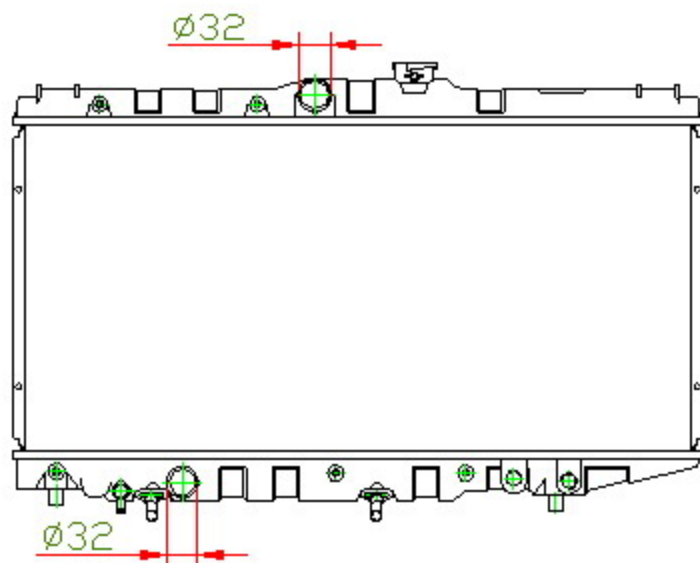

12071

CARTYPE: CORONA'88-91 AT170 AT

CORE SIZE: PC 327 x 668 x 16

CORE SIZE: PA 327 x 668 x 16

OEM: 16400-16200/ 15380

DPI: 537

CARTON: 71.5\*11.5\*53

TANK SIZE: 688\*40/50

OIL COOLER:225