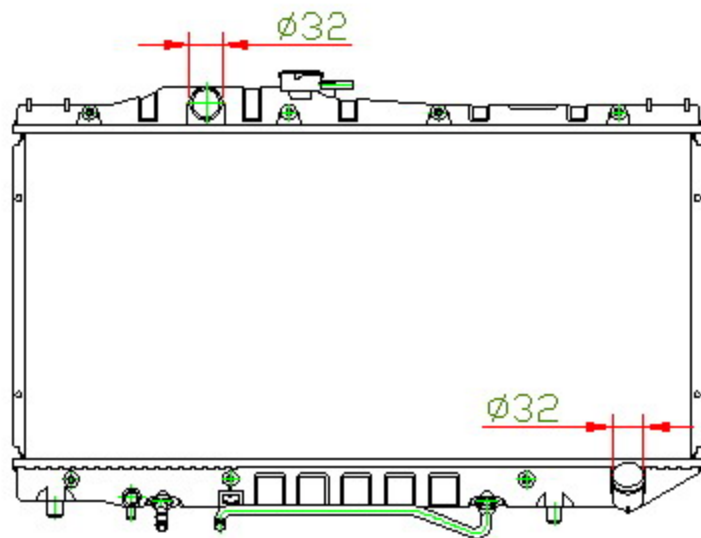

12073

CARTYPE: CORONA'89-91 ST170 AT

CORE SIZE: PC 327 x 668 x 16

CORE SIZE: PA 327 x 668 x 16

OEM: 16400-74320/ 74340

DPI:

CARTON: 71.5*11*55.5

TANK SIZE: 688*40/50

OIL COOLER:325