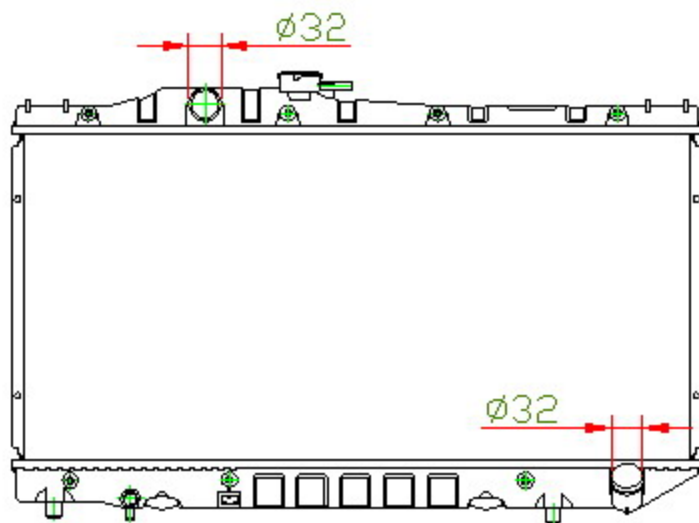

12074

CARTYPE: CORONA'89-91 ST170 MT

CORE SIZE: PC 327 x 668 x 16

CORE SIZE: PA 327 x 668 x 16

OEM: 16400-74060

DPI:

CARTON: 71.5*11*51.5

TANK SIZE: 688*40/50