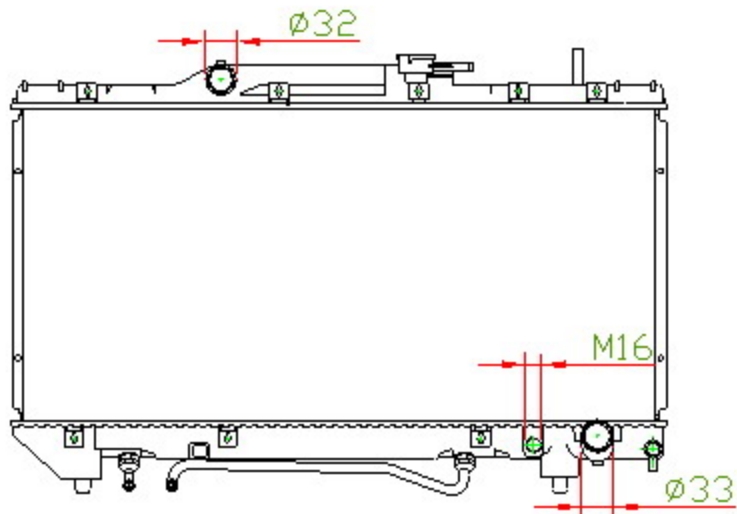

12075

CARTYPE: CORONA'92-94 ST191 1.8 AT

CORE SIZE: PC 325 x 658 x 16

CORE SIZE: PA 325 x 648 x 16

OEM: 16400-74790

DPI:

CARTON: 70.5\*12\*55

TANK SIZE: 680\*33/48

OIL COOLER:350