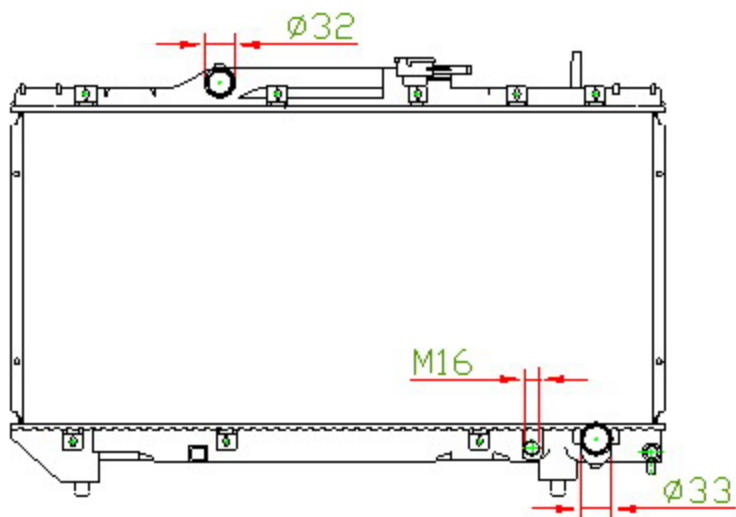

12076

CARTYPE: CORONA'92-94 ST191 1.8 MT

CORE SIZE: PC 325 x 658 x 16

CORE SIZE: PA 325 x 648 x 16

OEM: 16400-74840/ 74780/ 7A100/ 74820

DPI:

CARTON: 70.5*12*55

TANK SIZE: 680*33/48