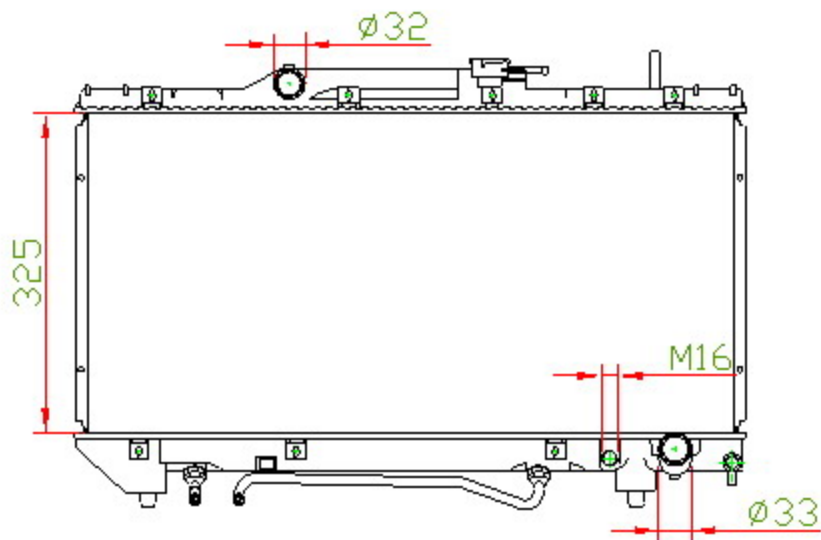

12077

CARTYPE: CORONA'92-94 ST191 2.0 AT

CORE SIZE: PC 325 x 658 x 32

CORE SIZE: PA 325 x 648 x 26

OEM: 16400-74810/ 74830

DPI:

CARTON: 70.5*12*55

TANK SIZE: 680*48

OIL COOLER:350