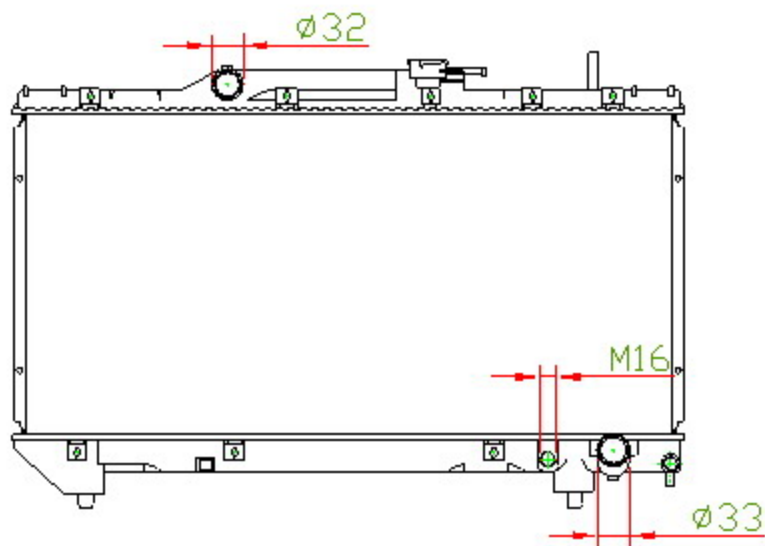

12078

CARTYPE: CORONA'92-94 ST191 2.0 MT

CORE SIZE: PC 325 x 658 x 32

CORE SIZE: PA 325 x 648 x 26

OEM: 16400-03090/ 7A050

DPI:

CARTON: 70.5*11.5*53.5

TANK SIZE: 680*48