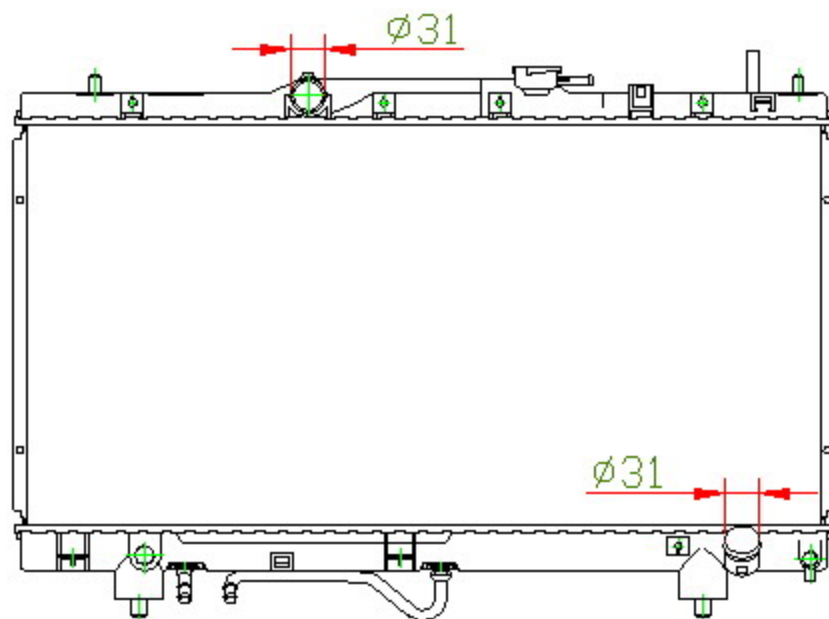

12079

CARTYPE: CORONA'97 ST210 AT

CORE SIZE: PC 350 x 698 x 16

CORE SIZE: PA 350 x 698 x 16

OEM: 16400-7A200/ 1

DPI:

CARTON: 74.5*11.5*56.5

TANK SIZE: 717*49

OIL COOLER:225