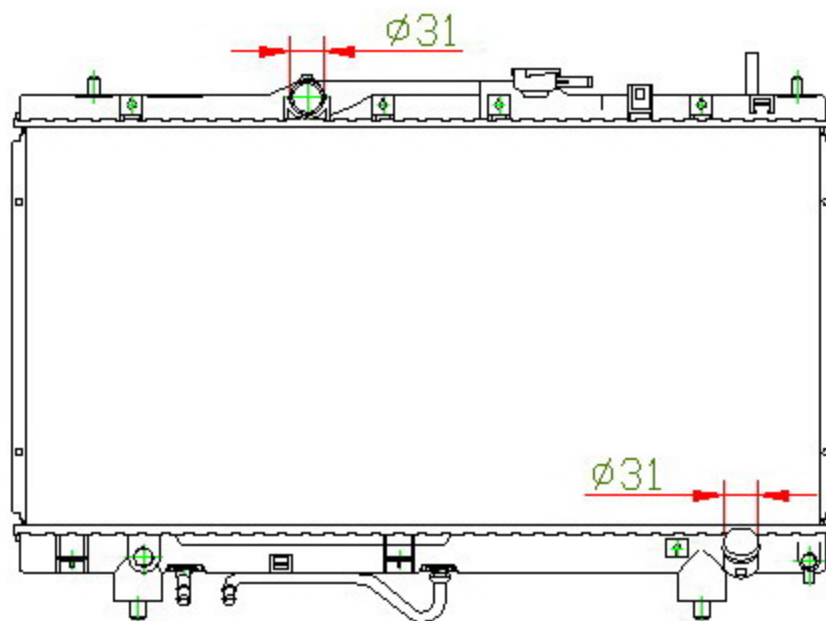

12081

CARTYPE: CORONA'97 ST210 AT

CORE SIZE: PC 350 x 698 x 32

CORE SIZE: PA 350 x 698 x 26

OEM: 16400-7A400/7A570

DPI:

CARTON: 74.5\*11\*56.5

TANK SIZE: 717\*49

OIL COOLER:225