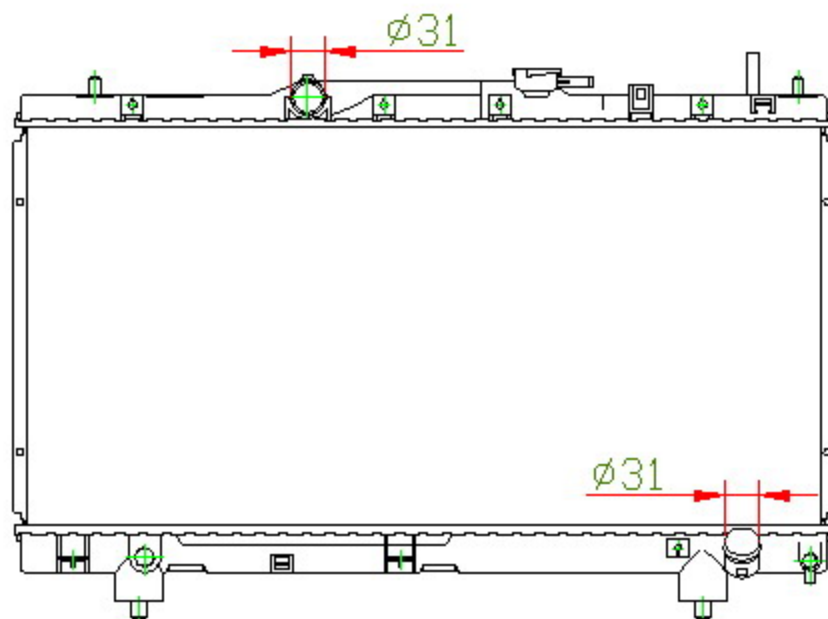

12082

CARTYPE: CORONA'97 ST210 MT

CORE SIZE: PC 350 x 698 x 32

CORE SIZE: PA 350 x 698 x 26

OEM:

DPI:

CARTON: 74.5\*11\*565

TANK SIZE: 717\*49

OIL COOLER: