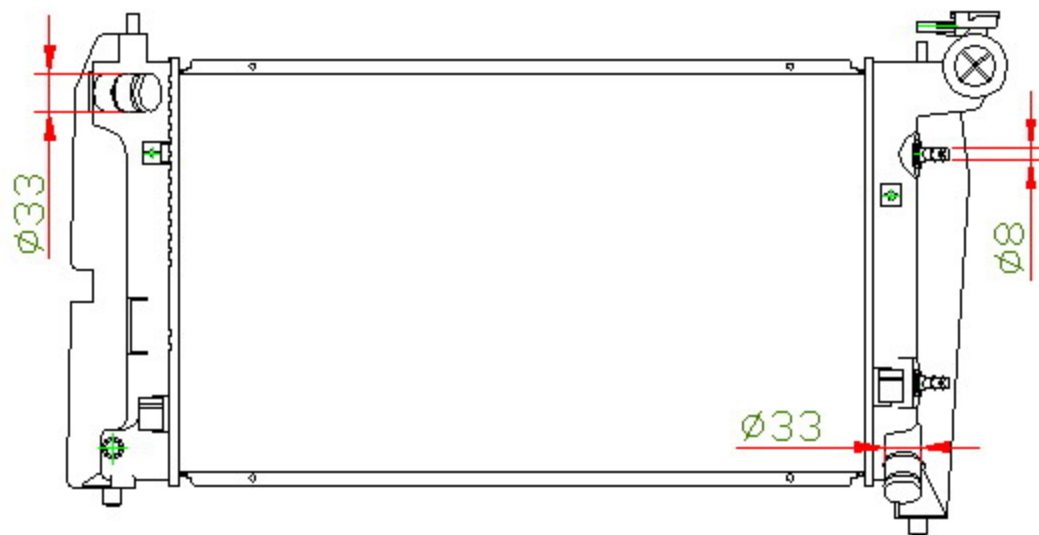

12103

CARTYPE: COROLLA ZZE12 AT

CORE SIZE: PC 600 x 348 x 16

CORE SIZE: PA 600 x 348 x 16

OEM: 16400-21180

DPI: 2428

CARTON: 85*17*55

TANK SIZE: 372*48

OIL COOLER:200