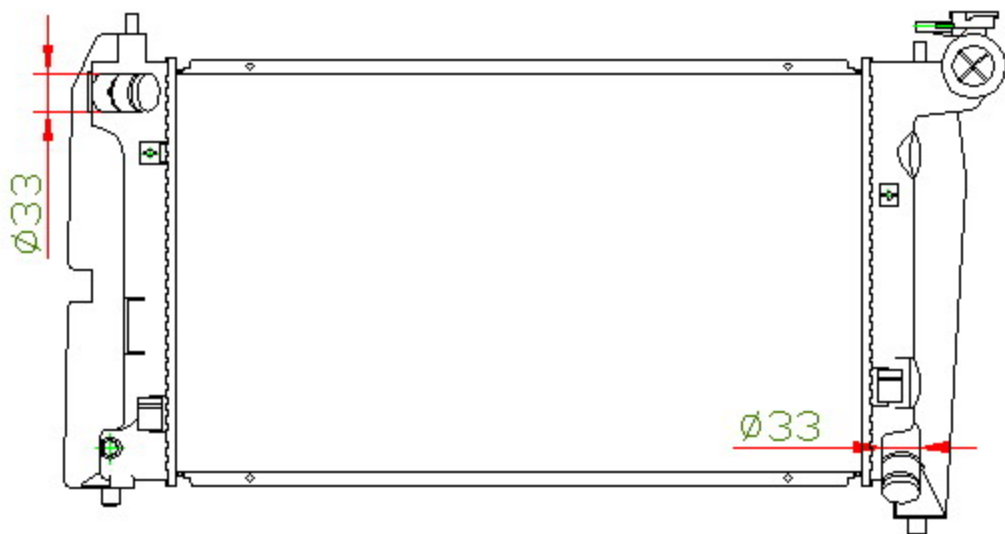

12104

CARTYPE: COROLLA ZZE12 MT

CORE SIZE: PC 600 x 348 x 16

CORE SIZE: PA 600 x 348 x 16

OEM: 16400-21140

DPI: 2432

CARTON: 85*17*55

TANK SIZE: 372*48