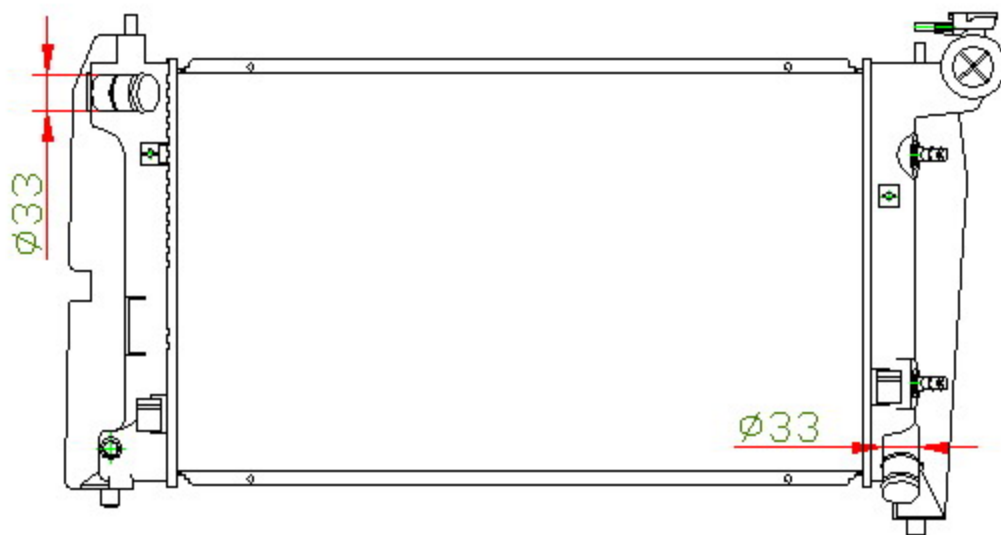

12105

CARTYPE: COROLLA ZZE12 AT

CORE SIZE: PC 600 x 348 x 32

CORE SIZE: PA 600 x 348 x 26

OEM: 16400-21180/21240

DPI: 2428

CARTON: 85*17*55

TANK SIZE: 372*48

OIL COOLER:200