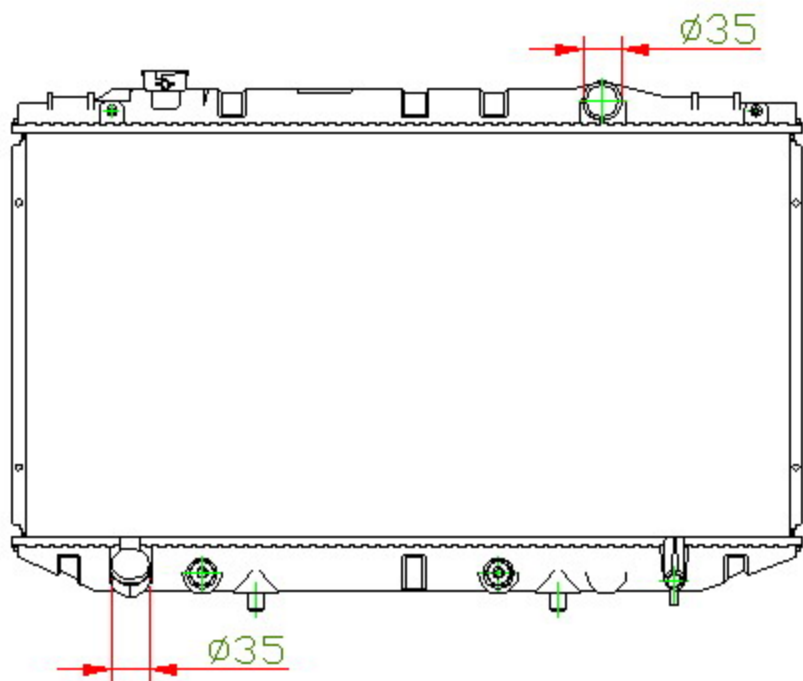

12109

CARTYPE: CRESSIDA'89-92 RX80 AT

CORE SIZE: PC 375 x 708 x 16

CORE SIZE: PA 375 x 708 x 26

OEM: 16400-35480

DPI:

CARTON: 755\*13\*57

TANK SIZE: 728\*50

OIL COOLER:275