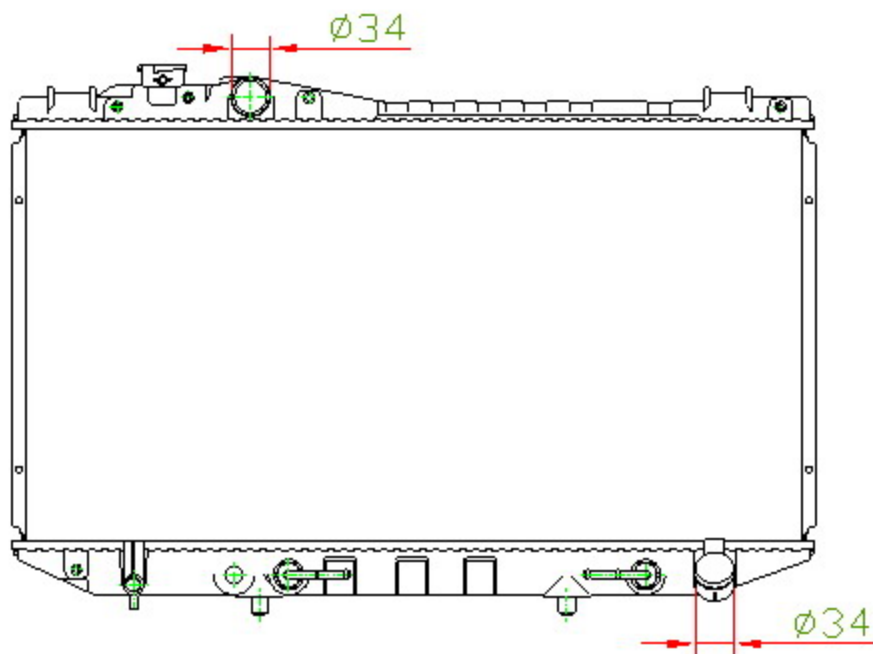

12111

CARTYPE: CRESSIDA'89-92 GX81 AT

CORE SIZE: PC 375 x 708 x 16

CORE SIZE: PA 375 x 708 x 16/22/26

OEM: 16400-70341

DPI: 178

CARTON: 755*12.5*57.5

TANK SIZE: 728*50

OIL COOLER:325