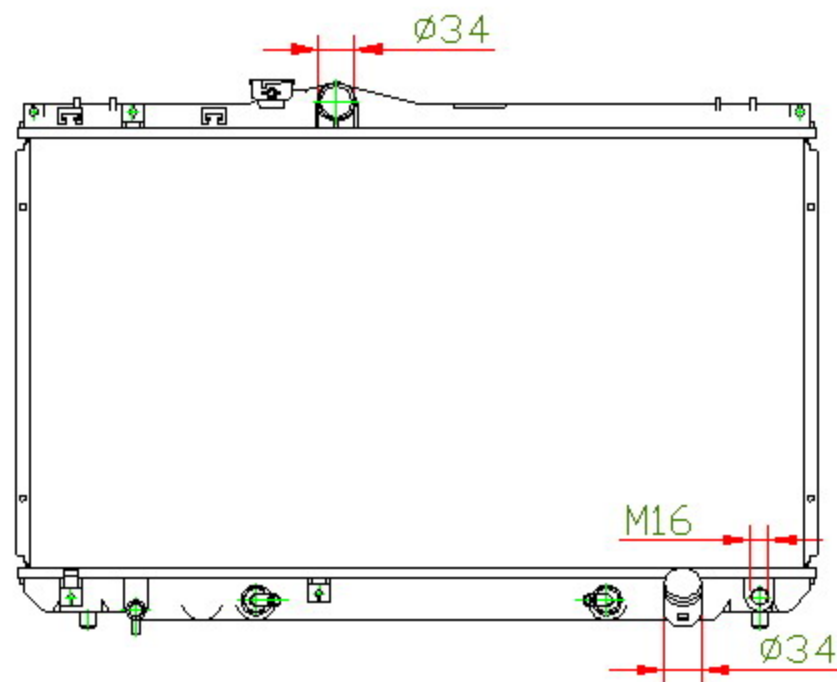

12112

CARTYPE: CRESSIDA'92-94 JZX90 AT

CORE SIZE: PC 400 x 718 x 16

CORE SIZE: PA 400 x 708 x 16

OEM: 16400-46240/ 46340

DPI:

CARTON:75.5*13.5*59.5

TANK SIZE: 736*32.5/47.5

OIL COOLER:325