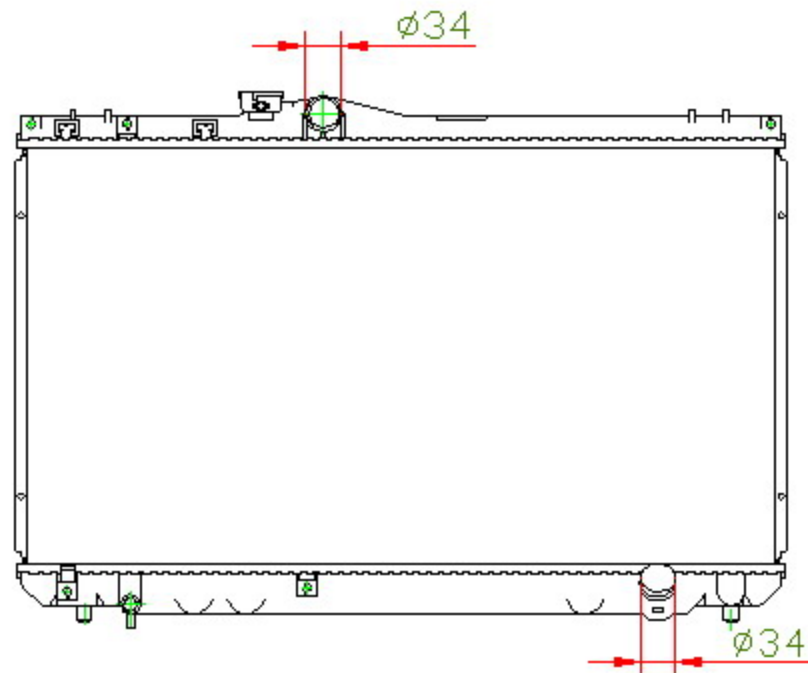

12113

CARTYPE: CRESSIDA'92-94 GX90 MT

CORE SIZE: PC 400 x 718 x 16

CORE SIZE: PA 400 x 708 x 16

OEM: 16400-70490

DPI:

CARTON: 75.5\*13.5\*59.5

TANK SIZE: 736\*32.5/47.5