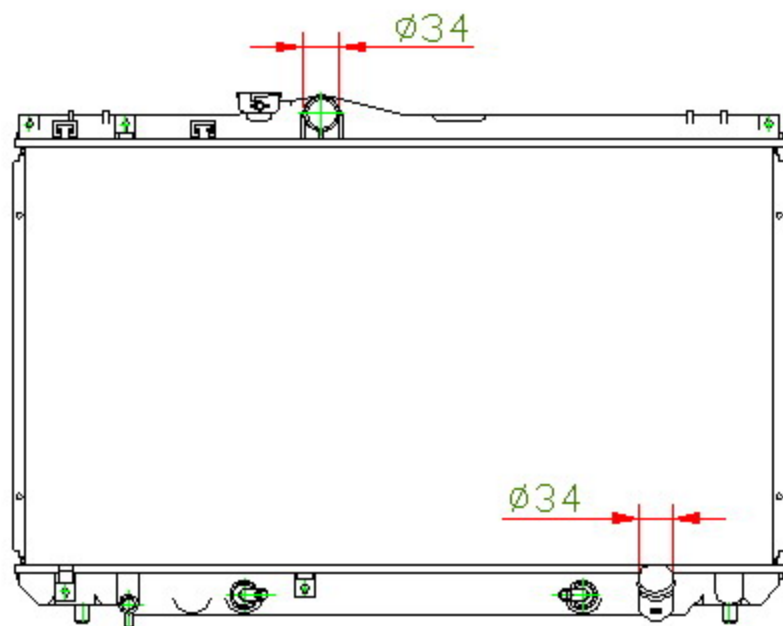

12114

CARTYPE: CRESSIDA'92-94 GX90 AT

CORE SIZE: PC 400 x 718 x 16

CORE SIZE: PA 400 x 708 x 16

OEM: 16400-70500/ 10

DPI:

CARTON: 75.5*13.5*59.5

TANK SIZE: 736*32.5/47.5

OIL COOLER:325