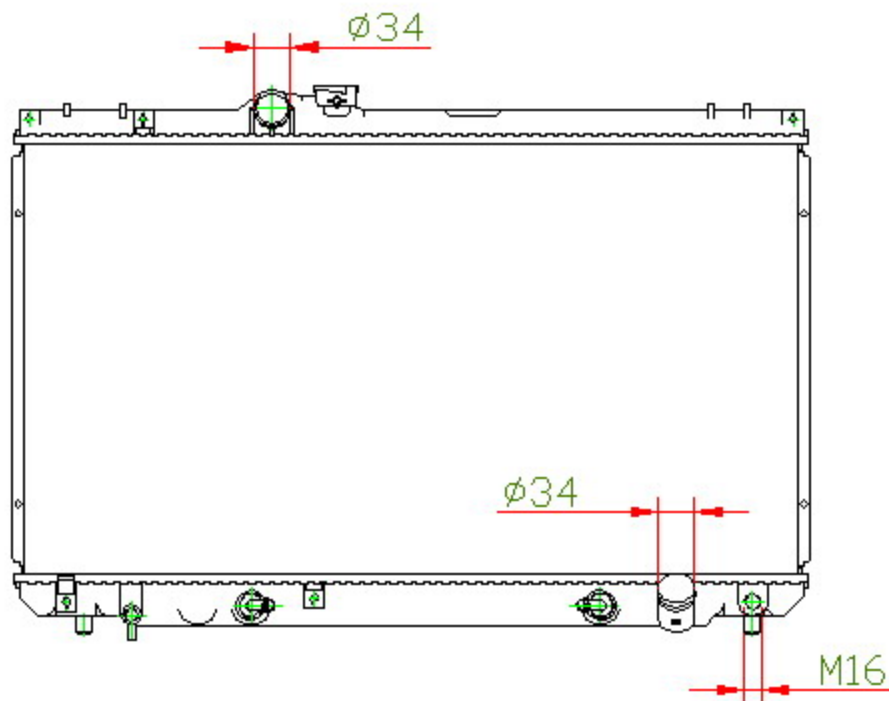

12115

CARTYPE: CRESSIDA'98 JZX100'96-98 AT

CORE SIZE: PC 400 x 718 x 16

CORE SIZE: PA 400 x 708 x 16

OEM: 16400-46500/ 46490

DPI:

CARTON: 75.5*13.5*59.5

TANK SIZE: 736*32.5/47.5

OIL COOLER:325