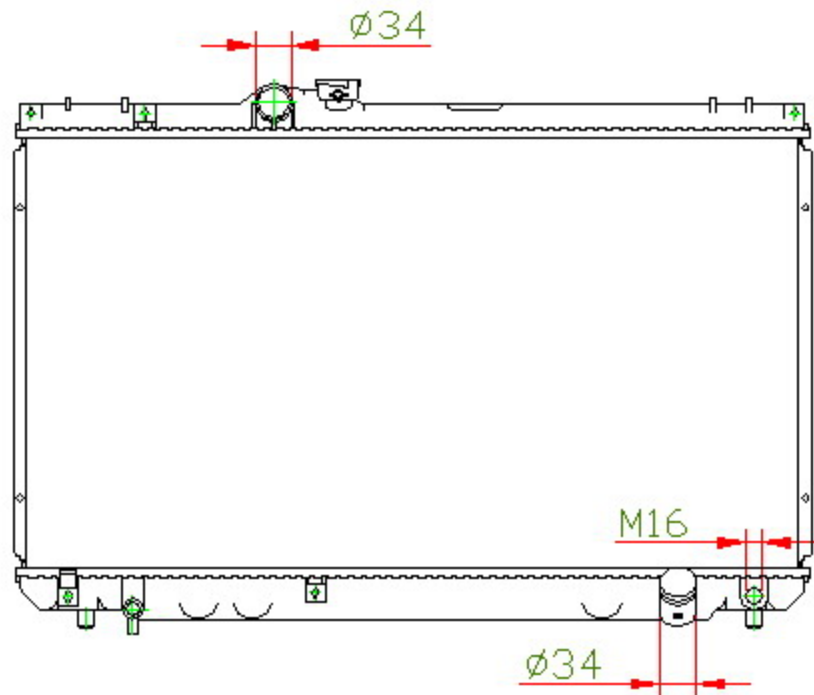

12116

CARTYPE: CRESSIDA'98 JZX100 MT

CORE SIZE: PC 400 x 718 x 16

CORE SIZE: PA 400 x 708 x 16

OEM: 16400-46480

DPI:

CARTON: 75.5*13.5*59.5

TANK SIZE: 736*32.5/47.5