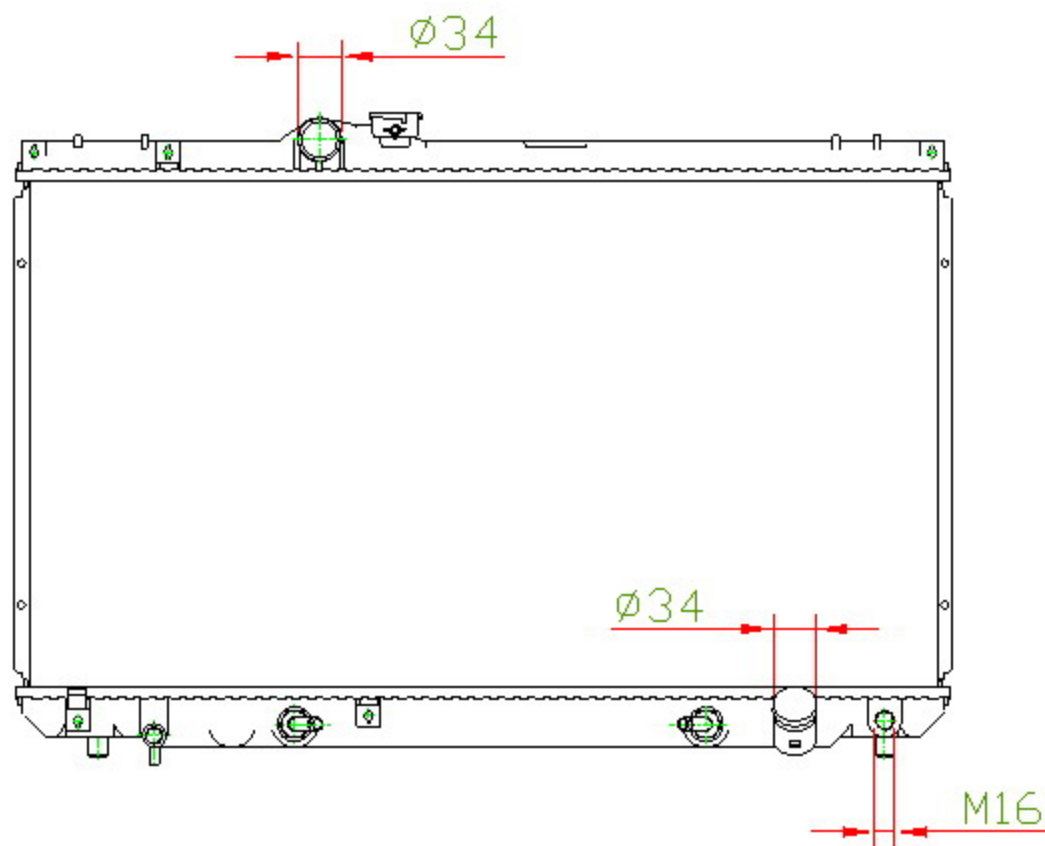

12117

CARTYPE: CRESSIDA'98GX100'96-98 AT

CORE SIZE: PC 400 x 718 x 16

CORE SIZE: PA 400 x 708 x 16

OEM: 16400-70570

DPI:

CARTON: 75.5*13.5*59.5

TANK SIZE: 736*47.5

OIL COOLER:325