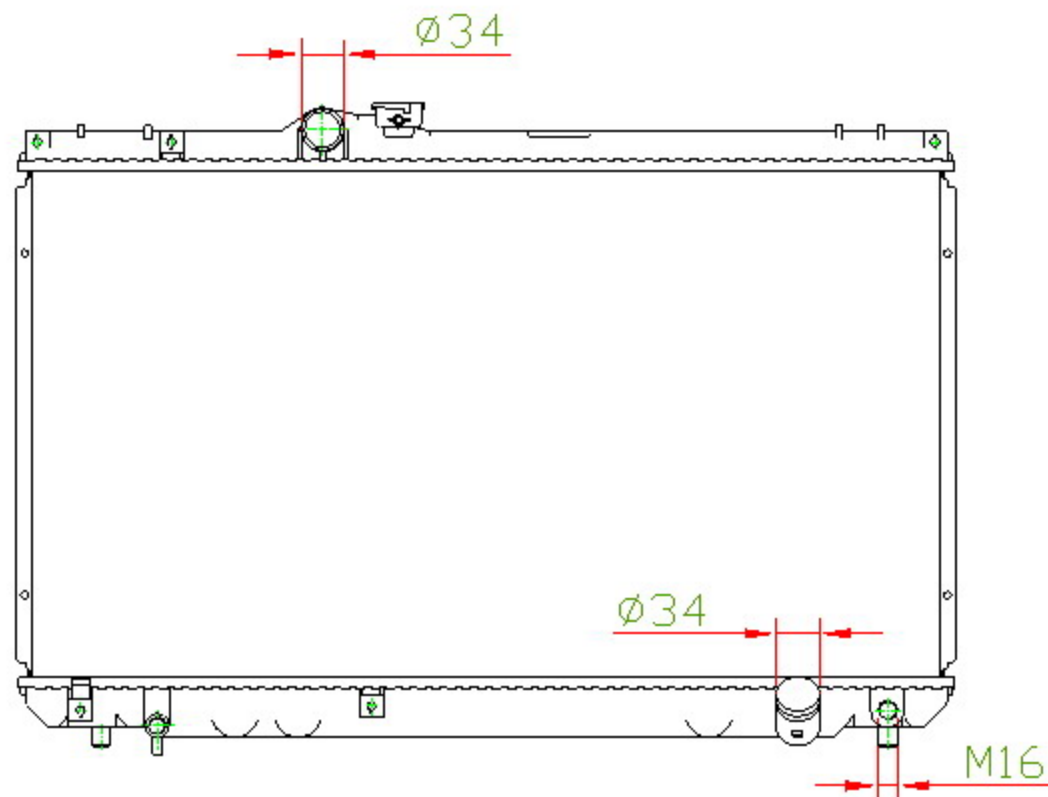

12118

CARTYPE: CRESSIDA'98 GX100 MT

CORE SIZE: PC 400 x 718 x 16

CORE SIZE: PA 400 x 708 x 16

OEM: 16400-70580

DPI:

CARTON: 75.5*13.5*59.5

TANK SIZE: 736*47.5

OIL COOLER: