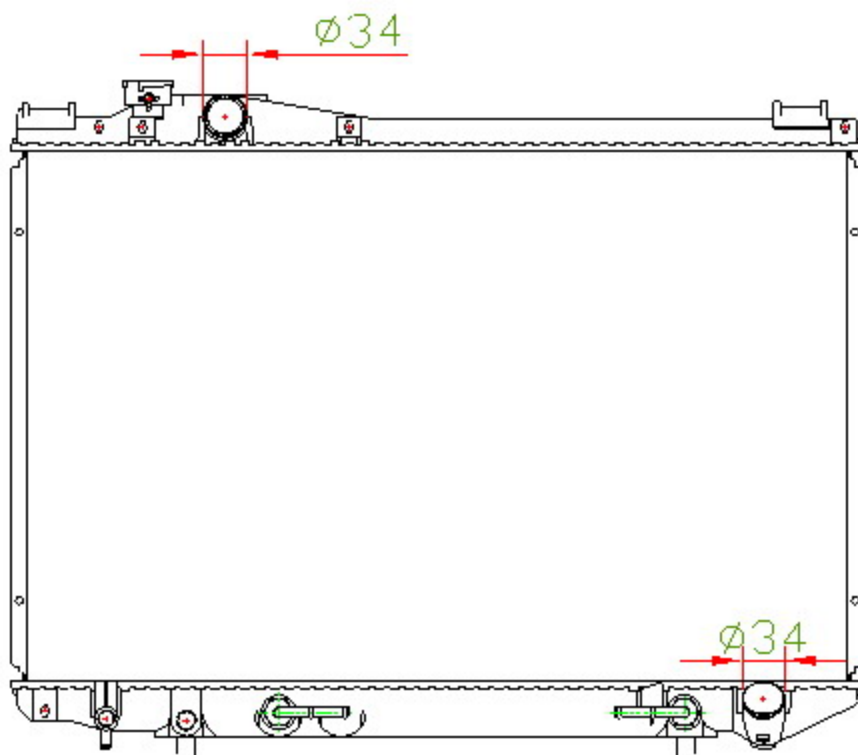

12119

CARTYPE: CROWN'92-96 JZS133 AT

CORE SIZE: PC 425 x 658 x 16

CORE SIZE: PA 425 x 648 x 16

OEM: 16400-46150/46130

DPI: 508

CARTON: 70.5*12.5*62

TANK SIZE: 680*48

OIL COOLER:325