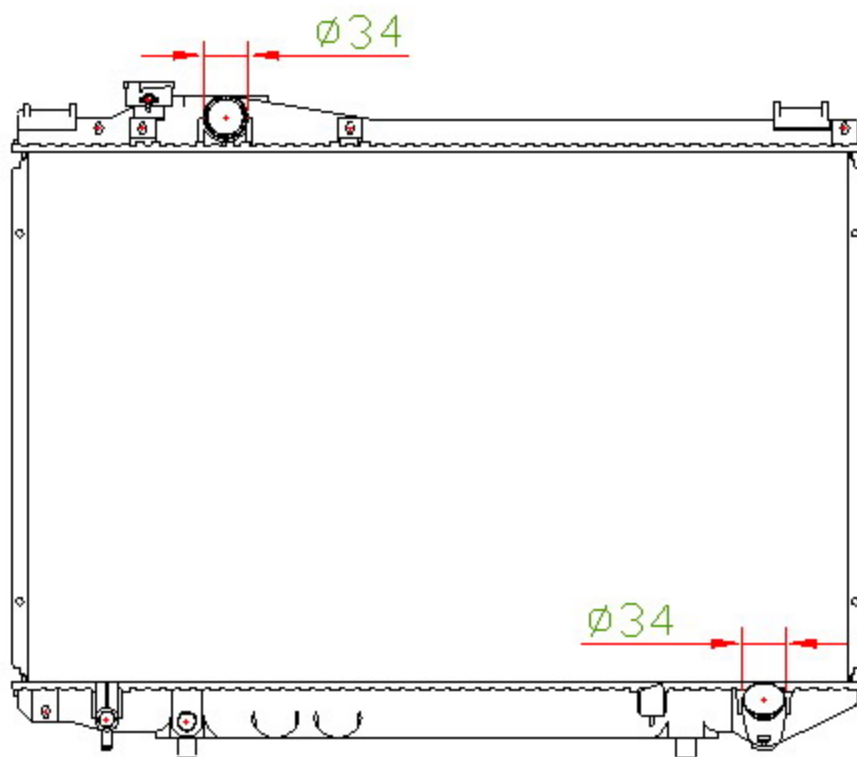

12120

CARTYPE: CROWN'92-96 JZS133 MT

CORE SIZE: PC 425 x 658 x 16

CORE SIZE: PA 425 x 648 x 16

OEM: 16400-46160

DPI: 508

CARTON: 70.5\*12.5\*62

TANK SIZE: 680\*48

OIL COOLER: