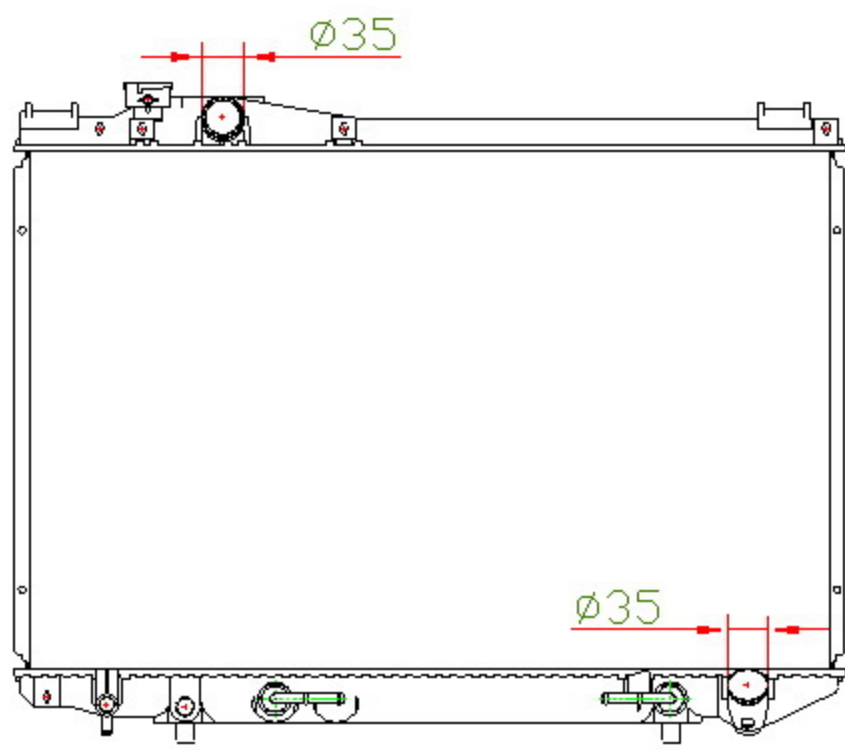

12121

CARTYPE: CROWN'92-96 JZS133 AT

DPI: 508

CORE SIZE: PC 425 x 658 x 24/32

CARTON: 70.5\*12.5\*62

CORE SIZE: PA 425 x 648 x 26

TANK SIZE: 680\*48

CORE SIZE: PA 425 x 658 x 32

OIL COOLER:325

OEM: 16400-46150