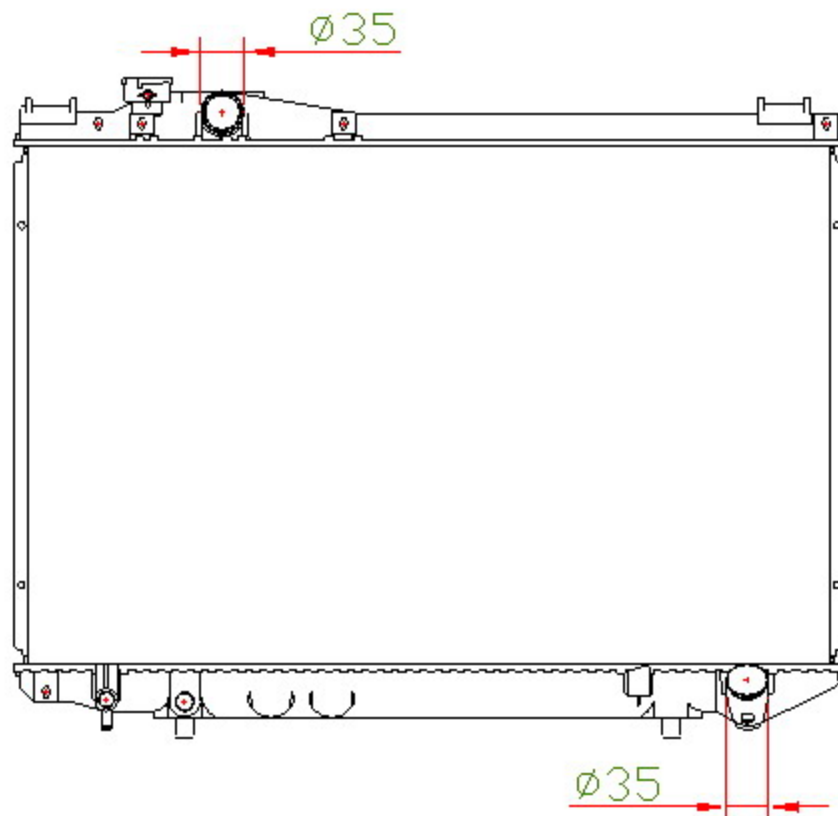

12122

CARTYPE: CROWN'92-96 JZS133 MT

CORE SIZE: PC 425 x 658 x 24/32

CORE SIZE: PA 425 x 648 x 26

CORE SIZE: PA 425 x 658 x 32

OEM: 16400-46160

DPI: 508

CARTON: 70.5*12.5*62

TANK SIZE: 680*48

OIL COOLER: