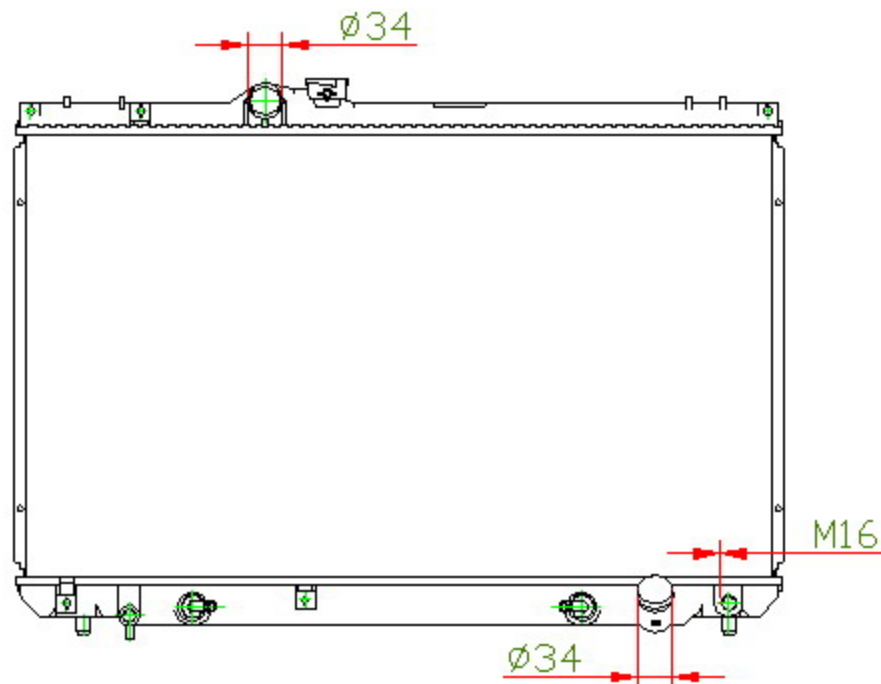

12123

CARTYPE: CROWN'98-00 JZS155 AT

CORE SIZE: PC 425 x 718 x 16

CORE SIZE: PA 425 x 708 x 16

OEM: 16400-46361/ 46600

DPI:

CARTON: 76.5*13.5*62

TANK SIZE: 736*47.5

OIL COOLER:325