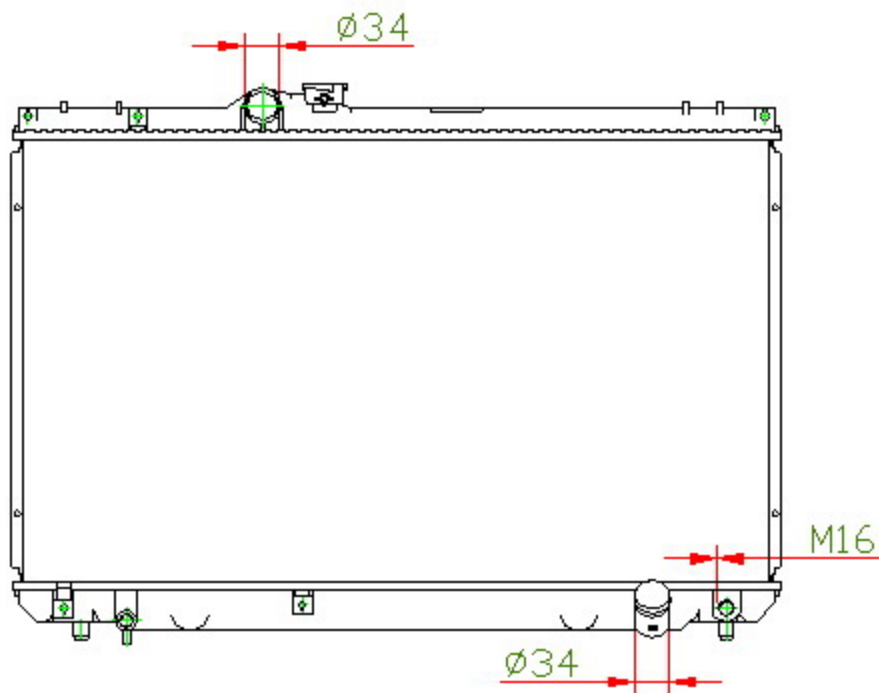

12124

CARTYPE: CROWN'98-00 JZS155 MT

CORE SIZE: PC 425 x 718 x 16

CORE SIZE: PA 425 x 708 x 16

OEM: 16400-

DPI:

CARTON: 76.5*13.5*62

TANK SIZE: 736*47.5