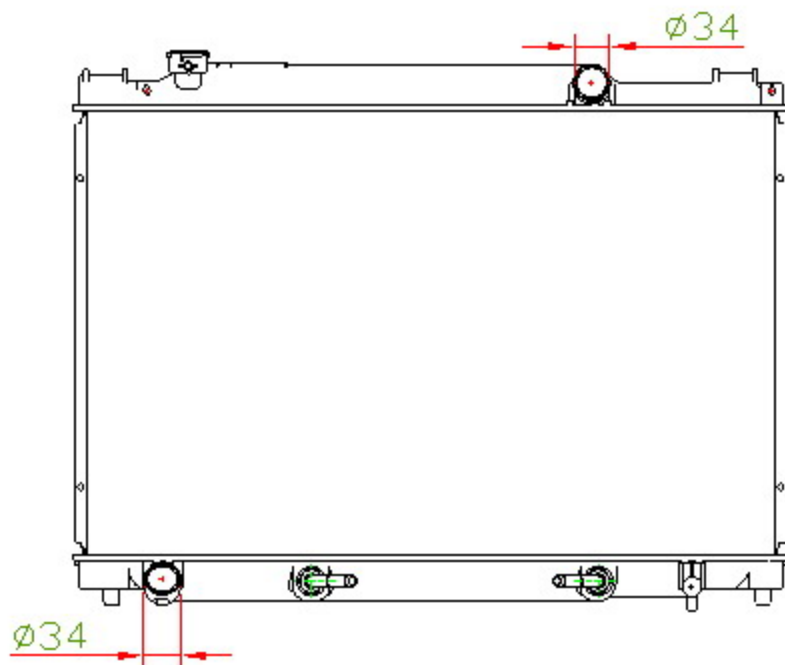

12125

CARTYPE: CROWN YXS10 AT

CORE SIZE: PC 425 x 658 x 16

CORE SIZE: PA 425 x 648 x 16

OEM: 16400-73530

DPI:

CARTON: 70\*13\*60.5

TANK SIZE: 680\*33/48

OIL COOLER:275