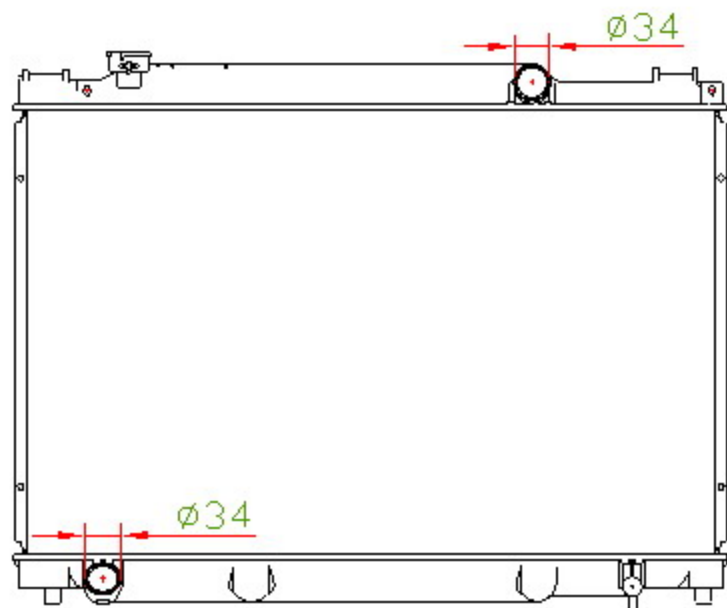

12126

CARTYPE: CROWN YXS10 MT

CORE SIZE: PC 425 x 658 x 16

CORE SIZE: PA 425 x 648 x 16

OEM: 16400-73520

DPI:

CARTON: 70*13*60.5

TANK SIZE: 680*33/48

OIL COOLER: