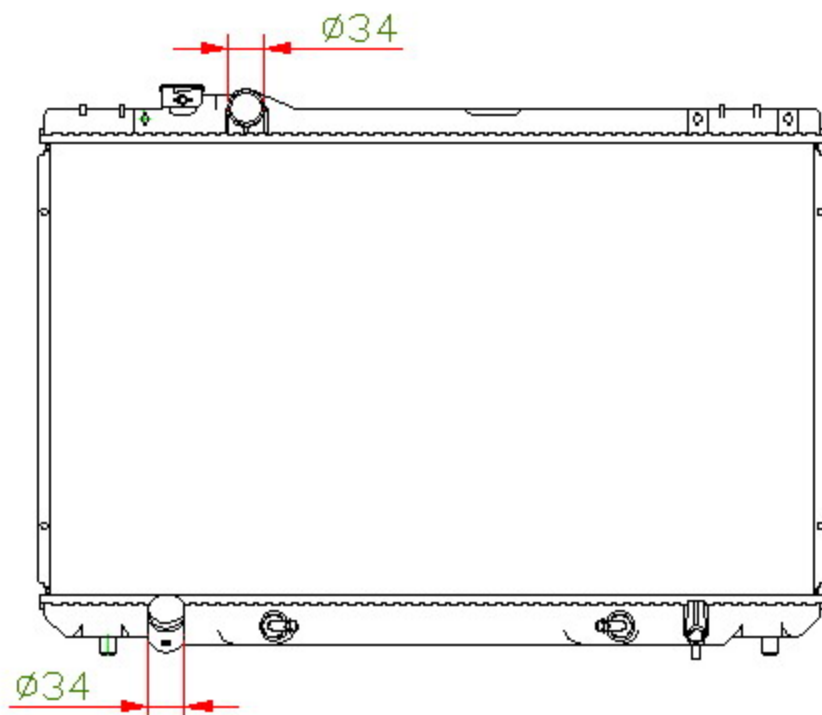

12127

CARTYPE: CROWN LXS11 AT

CORE SIZE: PC 425 x 718 x 32

CORE SIZE: PA 425 x 708 x 26

OEM: 16400-5B400

DPI:

CARTON: 76.5\*13\*62.5

TANK SIZE: 736\*47.5