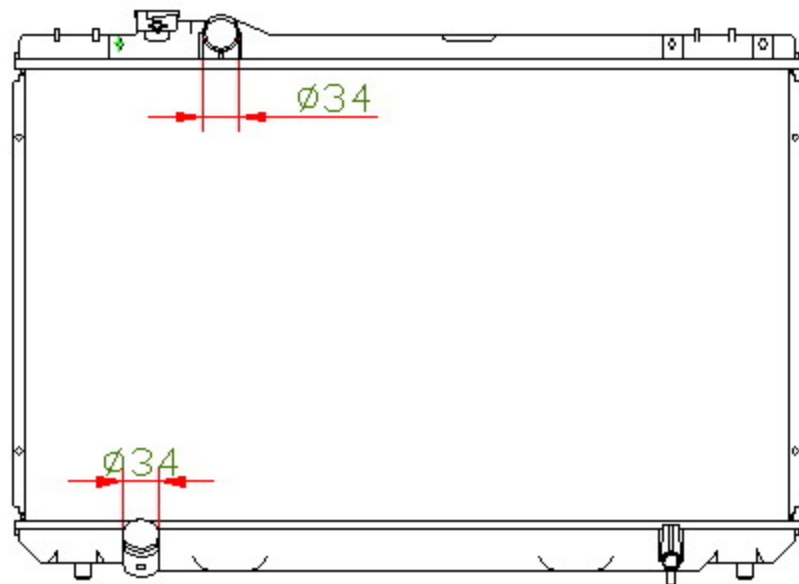

12128

CARTYPE: CROWN LXS11 MT  
CORE SIZE: PC 425 x 718 x 32  
CORE SIZE: PA 425 x 708 x 26  
OEM: 16400-5B410/5B411/5B412

DPI:  
CARTON: 76.5\*13\*62.5  
TANK SIZE: 736\*47.5  
OIL COOLER: