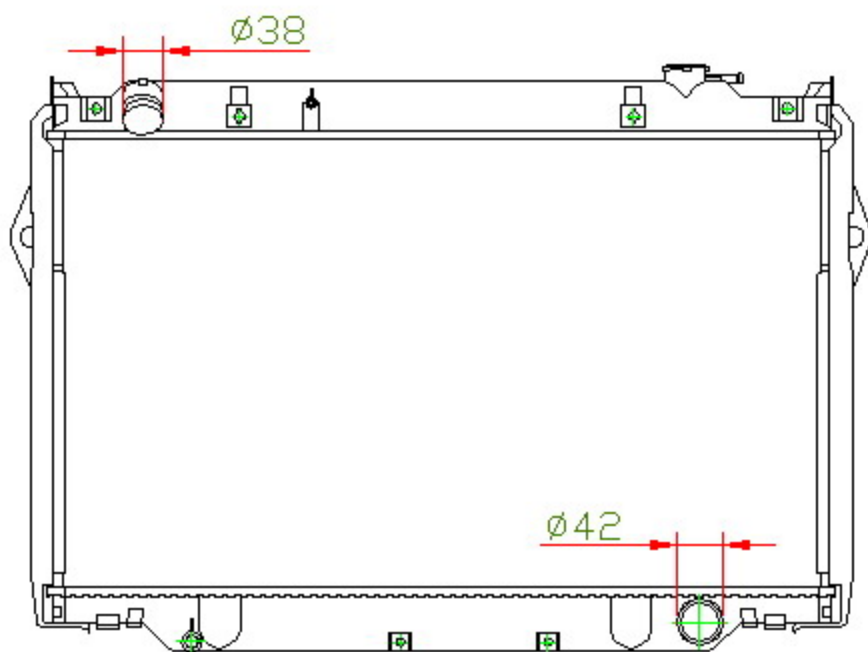

12162

CARTYPE: LANDCRUISER'93-98 MT

CORE SIZE: PC 425 x 718 x 49

CORE SIZE: PA 425 x 718 x 36

OEM: 16400-66030

DPI: 1917

CARTON:84*15.5*62

TANK SIZE: 744*70