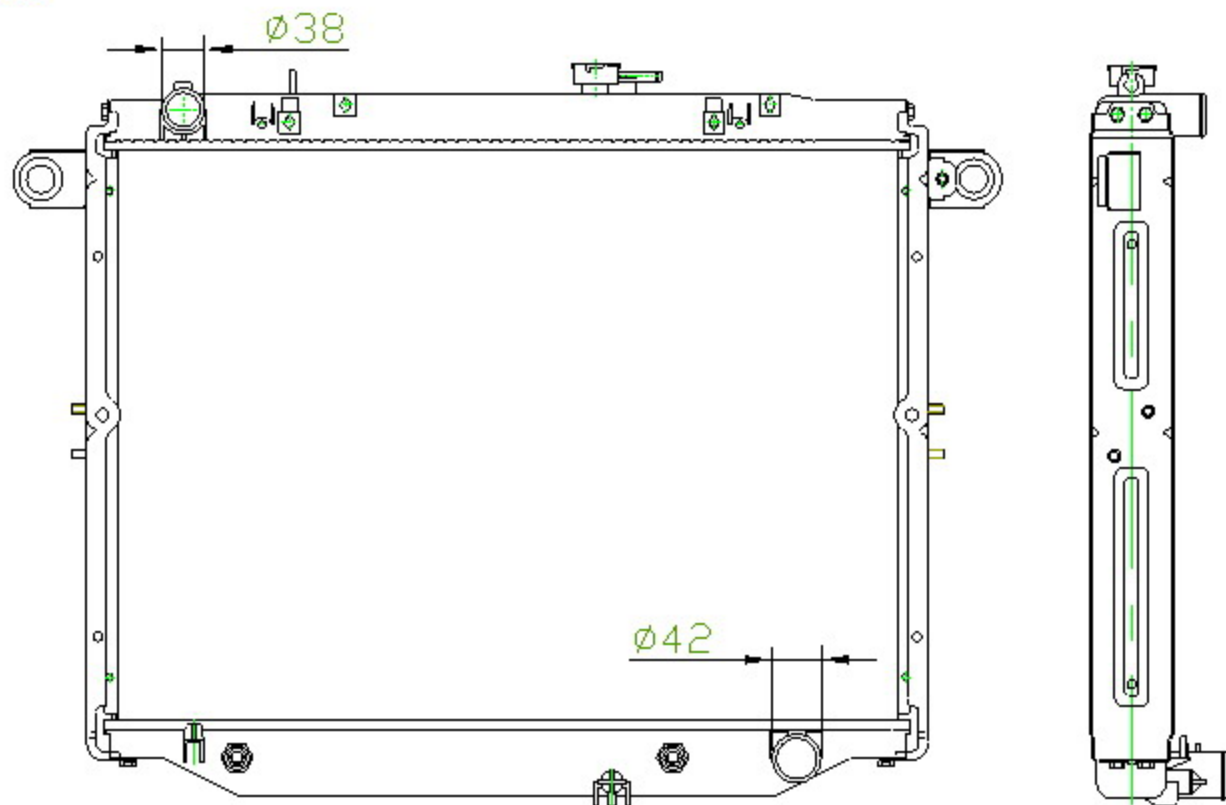

12173

CARTYPE: LANDCRUISER'2001FJ100/ VZJ100 AT DPI: 2282

CORE SIZE: PC 510 x 698 x 32

CORE SIZE: PA 510 x 698 x 32

OEM: 16400-50210 /050290

CARTON: 90.5*17.5*72

TANK SIZE: 720*69

OIL COOLER:390