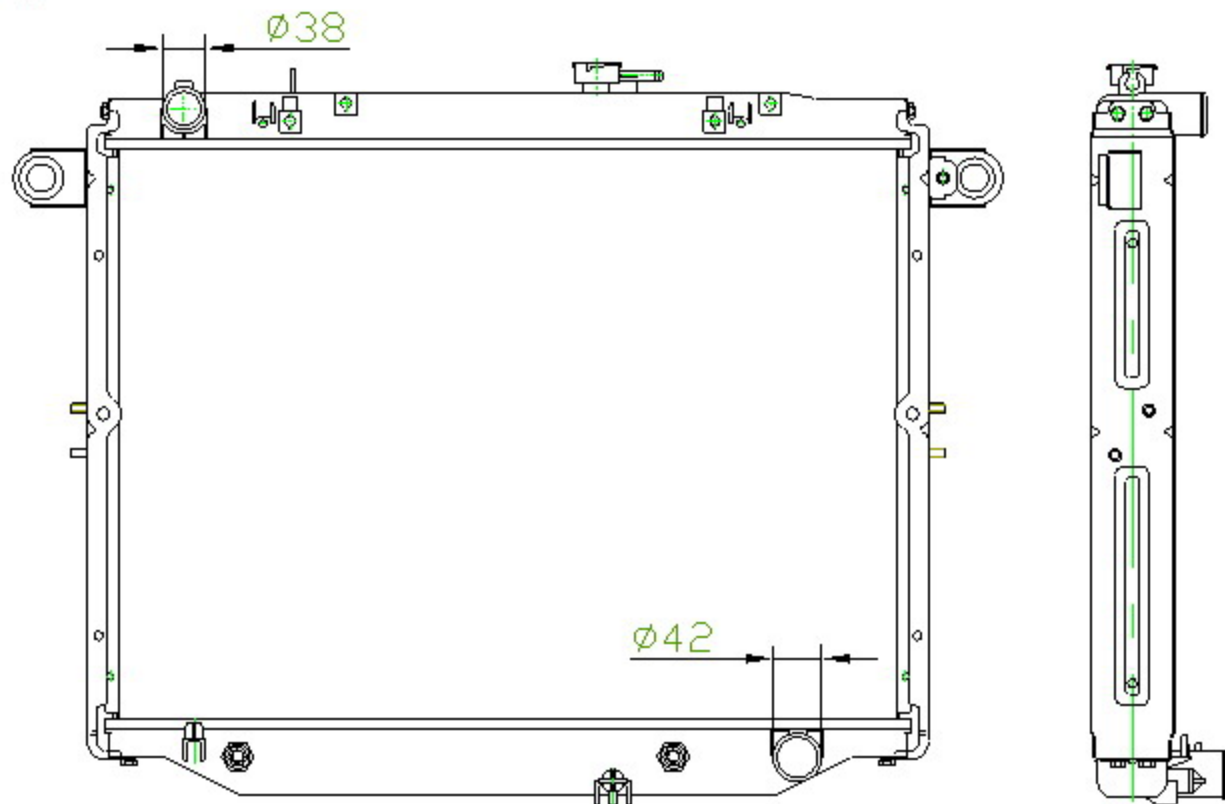

12174

CARTYPE: LANDCRUISER'2001 FJ100 AT

CORE SIZE: PC 510 x 698 x 49

CORE SIZE: PA 510 x 698 x 36/48

OEM: 16400-50210 /050290

DPI: 2282

CARTON: 90.5\*17.5\*72

TANK SIZE: 720\*69

OIL COOLER:390