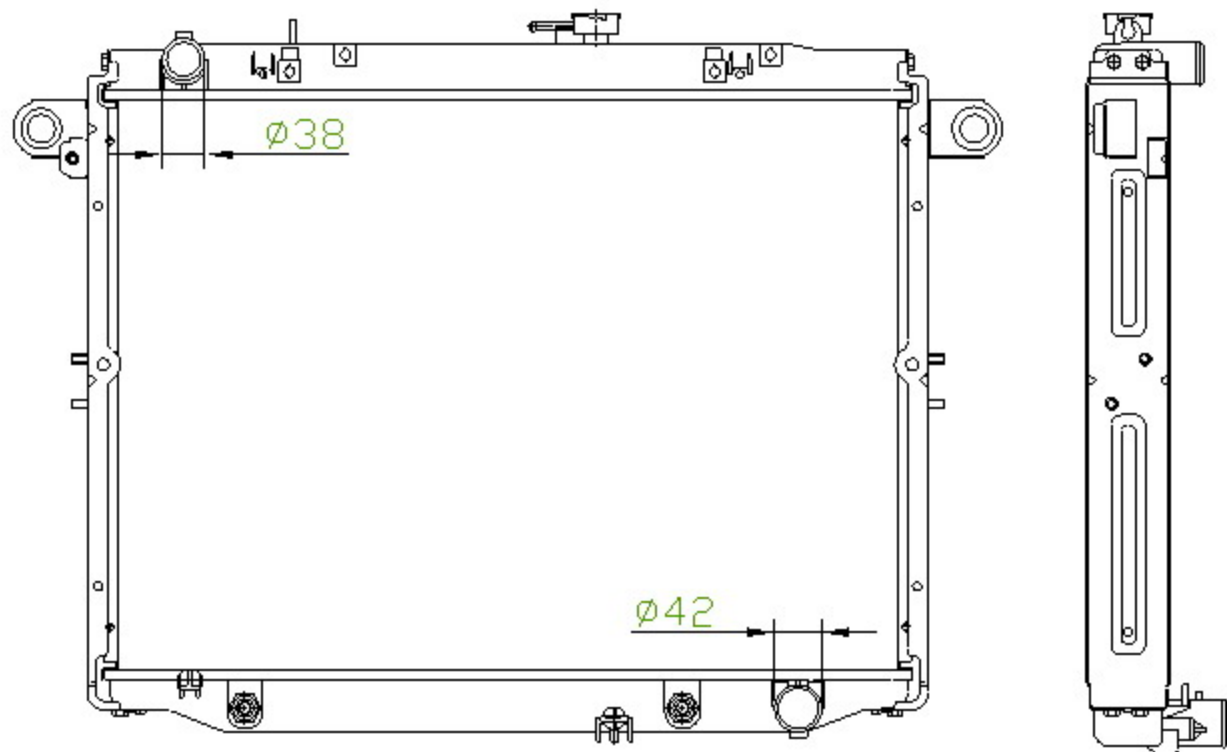

12175

CARTYPE: LANDCRUISER'2001 HDJ101K AT

CORE SIZE: PC 510 x 698 x 49

CORE SIZE: PA 510 x 698 x 32/36/48

OEM: 16400-66120/66121

DPI:

CARTON: 90.5*18.5*72

TANK SIZE: 720*69

OIL COOLER:390