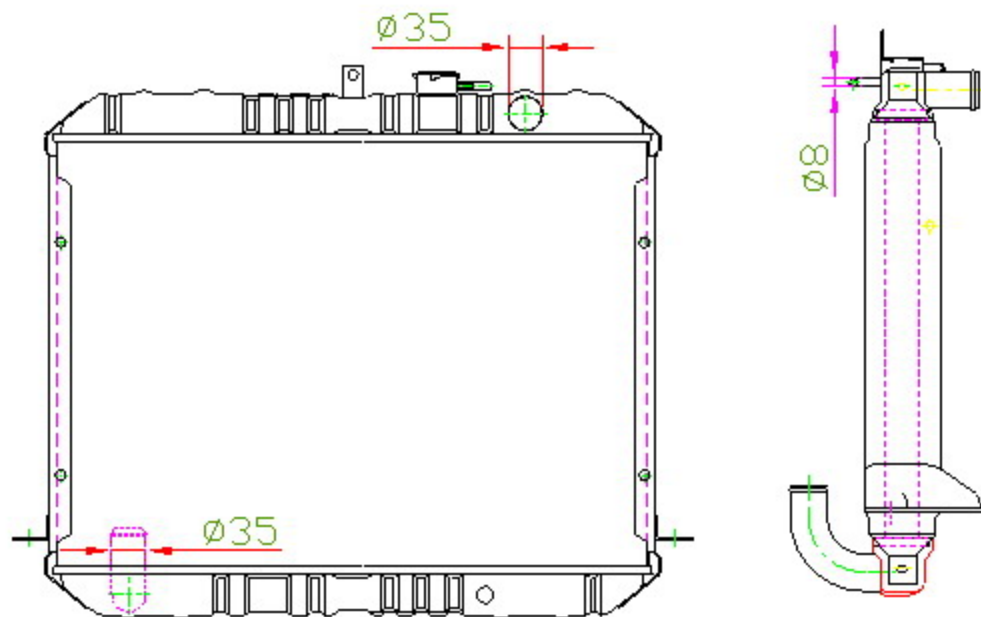

12179

CARTYPE: HIACE'86-89 2Y MT

CORE SIZE: BC 400 x 528 x 32/37

CORE SIZE:

OEM:

DPI:

CARTON: 66*19.7*57

TANK SIZE: 556*48