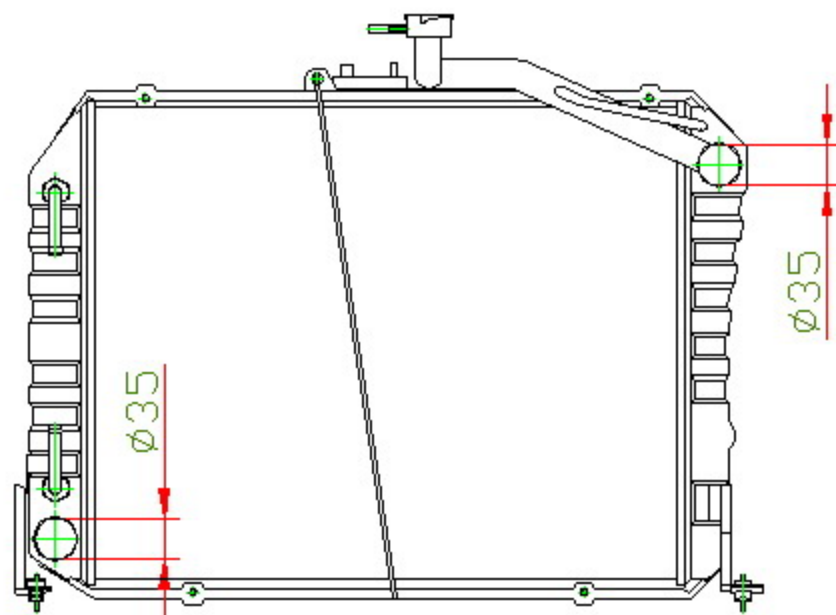

12180

CARTYPE: HIACE'90-98 (G) AT

CORE SIZE: BC 490 x 398 x 32

CORE SIZE:

OEM: 16400-75350

DPI:

CARTON: 66\*20.7\*53

TANK SIZE: 408\*65.5

OIL COOLER:250