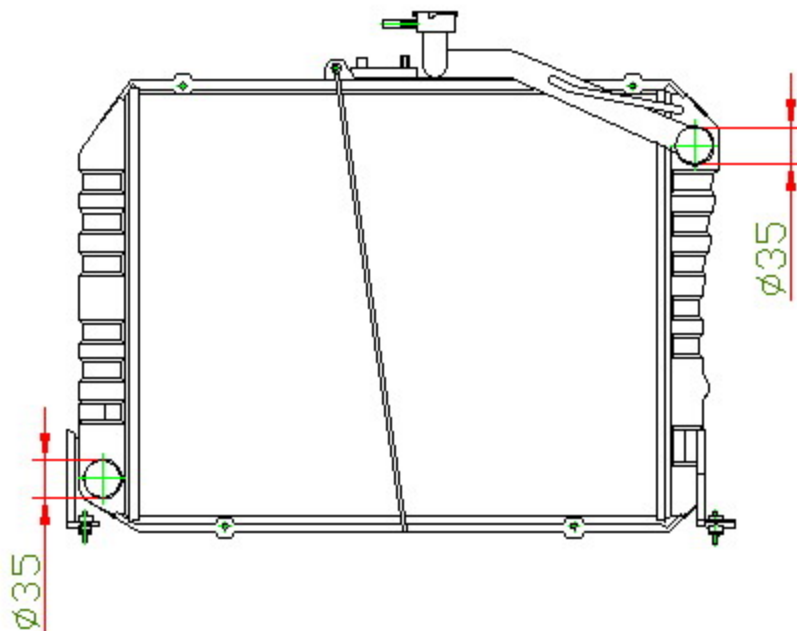

12181

CARTYPE: HIACE'90-98 (G) MT

CORE SIZE: BC 490 x 398 x 32

CORE SIZE:

OEM: 16400-75071

DPI:

CARTON: 66\*20.7\*53

TANK SIZE: 408\*65.5

OIL COOLER: