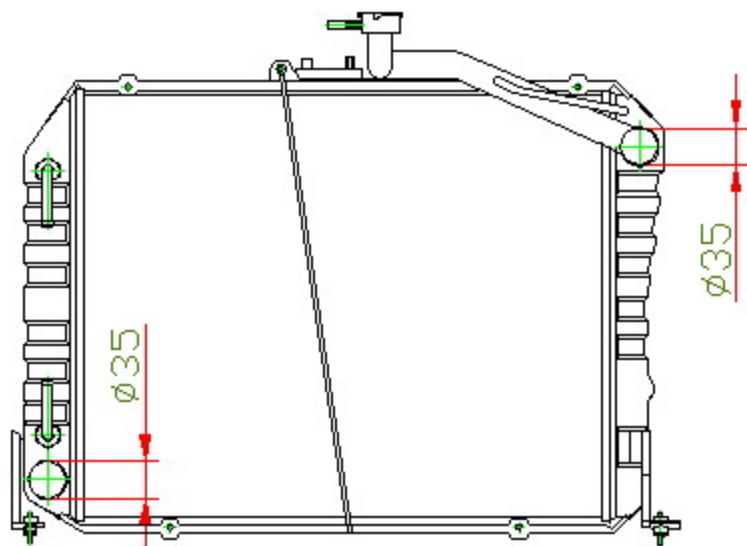

12182

CARTYPE: HIACE'90-98 (G) AT

CORE SIZE: BC 490 x 398 x 49

CORE SIZE:

OEM: 16400-75350

DPI:

CARTON: 66\*20.7\*53

TANK SIZE: 408\*65.5

OIL COOLER:250